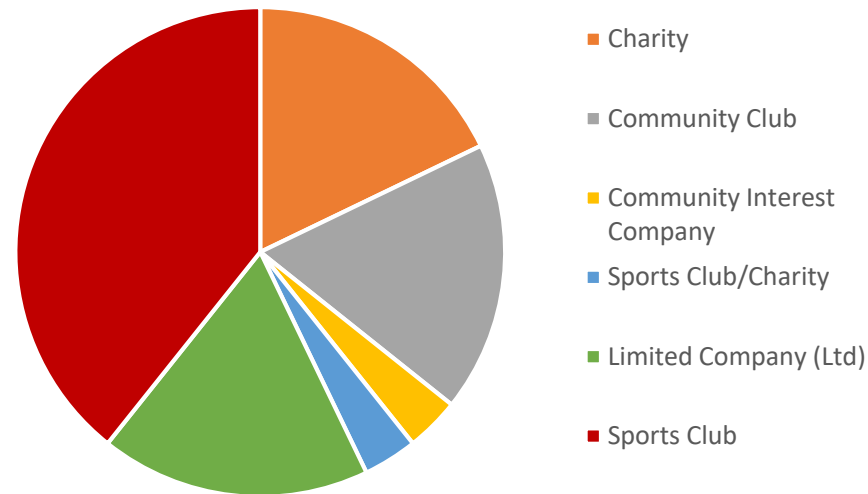

GBA Club Support Survey May-June 2020

N=28

Sport	
Badminton	2
Basketball	2
Boxing	1
Cheer	1
Cricket	1
Dance	1
Football	1
Golf	1
Gym	4
Rugby	1
Softball	1
Taekwondo	1
Tennis	1
Ult Frisbee	1
Volleyball	1
Water sports	4
Non-sport specific	4
Total	28

Type of Organisation

Type of club/ organisation	
Charity	5
Community Club	5
Community Interest Company	1
Sports Club/Charity	1
Limited Company (Ltd)	5
Sports Club	11
Total	28

Location	
Bracknell	3
Maidenhead	2
Reading	9
Slough	4
West Berks	3
Windsor	2
Wokingham	2
Other	3